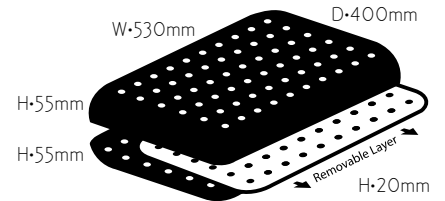

Deluxe Shoulder Pillow

Luxurious smooth supersoft microfibre quilted casing cover with AIR VISCO™ memory foam support core. Recommended for those who sleep primarily in lateral position.

Contour Pillow

Luxurious smooth supersoft microfibre quilted casing cover with AIR VISCO™ memory foam support core. Moulds perfectly to the exact contour of your neck and head providing a perfect distribution of pressure points alleviating neck pain, stress and insomnia while favouring proper blood circulation.

PILLOWS

Adjustable Height

Height adjustment removable layer for optimum comfort

Supersoft Microfibre

Finest in microfibre technology, luxury that feels just like premium down

Air Ventilation

The perforated core memory foam air vents significantly increase the air flow for an excellent climactic comfort

3D-Spacer

Excess heat dissipation

Adjustable Height

Deluxe Classic Pillow

■ 3D-Spacer

Pillow Size: 700 x 500 x 170mm

Deluxe Shoulder Pillow

■ 3D-Spacer