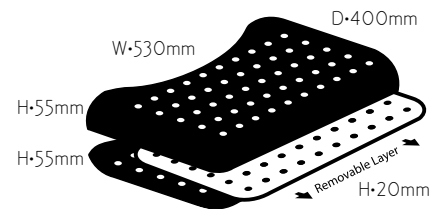

Deluxe Shoulder Pillow

Luxurious smooth supersoft microfibre quilted casing cover with AIR VISCO™ memory foam support core. Recommended for those who sleep primarily in lateral position.

Contour Pillow

Luxurious smooth supersoft microfibre quilted casing cover with AIR VISCO™ memory foam support core. Moulds perfectly to the exact contour of your neck and head providing a perfect distribution of pressure points alleviating neck pain, stress and insomnia while favouring proper blood circulation.

PILLOWS

Adjustable Height

Height adjustment removable layer for optimum comfort

Supersoft Microfibre

Finest in microfibre technology, luxury that feels just like premium down

Air Ventilation

The perforated core memory foam air vents significantly increase the air flow for an excellent climactic comfort

3D-Spacer

Excess heat dissipation

Adjustable Height

Deluxe Classic Pillow

■ 3D-Spacer

Pillow Size: 700 x 500 x 170mm

Deluxe Shoulder Pillow

■ 3D-Spacer