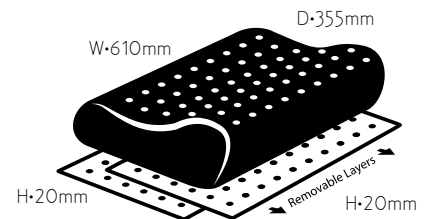

Deluxe Shoulder Pillow

Luxurious smooth supersoft microfibre quilted casing cover with AIR VISCO™ memory foam support core. Recommended for those who sleep primarily in lateral position.

Contour Pillow

Luxurious smooth supersoft microfibre quilted casing cover with AIR VISCO™ memory foam support core. Moulds perfectly to the exact contour of your neck and head providing a perfect distribution of pressure points alleviating neck pain, stress and insomnia while favouring proper blood circulation.

PILLOWS

Adjustable Height

Height adjustment removable layer for optimum comfort

Supersoft Microfibre

Finest in microfibre technology, luxury that feels just like premium down

Air Ventilation

The perforated core memory foam air vents significantly increase the air flow for an excellent climactic comfort

3D-Spacer

Excess heat dissipation

Adjustable Height

Deluxe Classic Pillow

■ 3D-Spacer

Pillow Size: 700 x 500 x 170mm

Deluxe Shoulder Pillow

■ 3D-Spacer